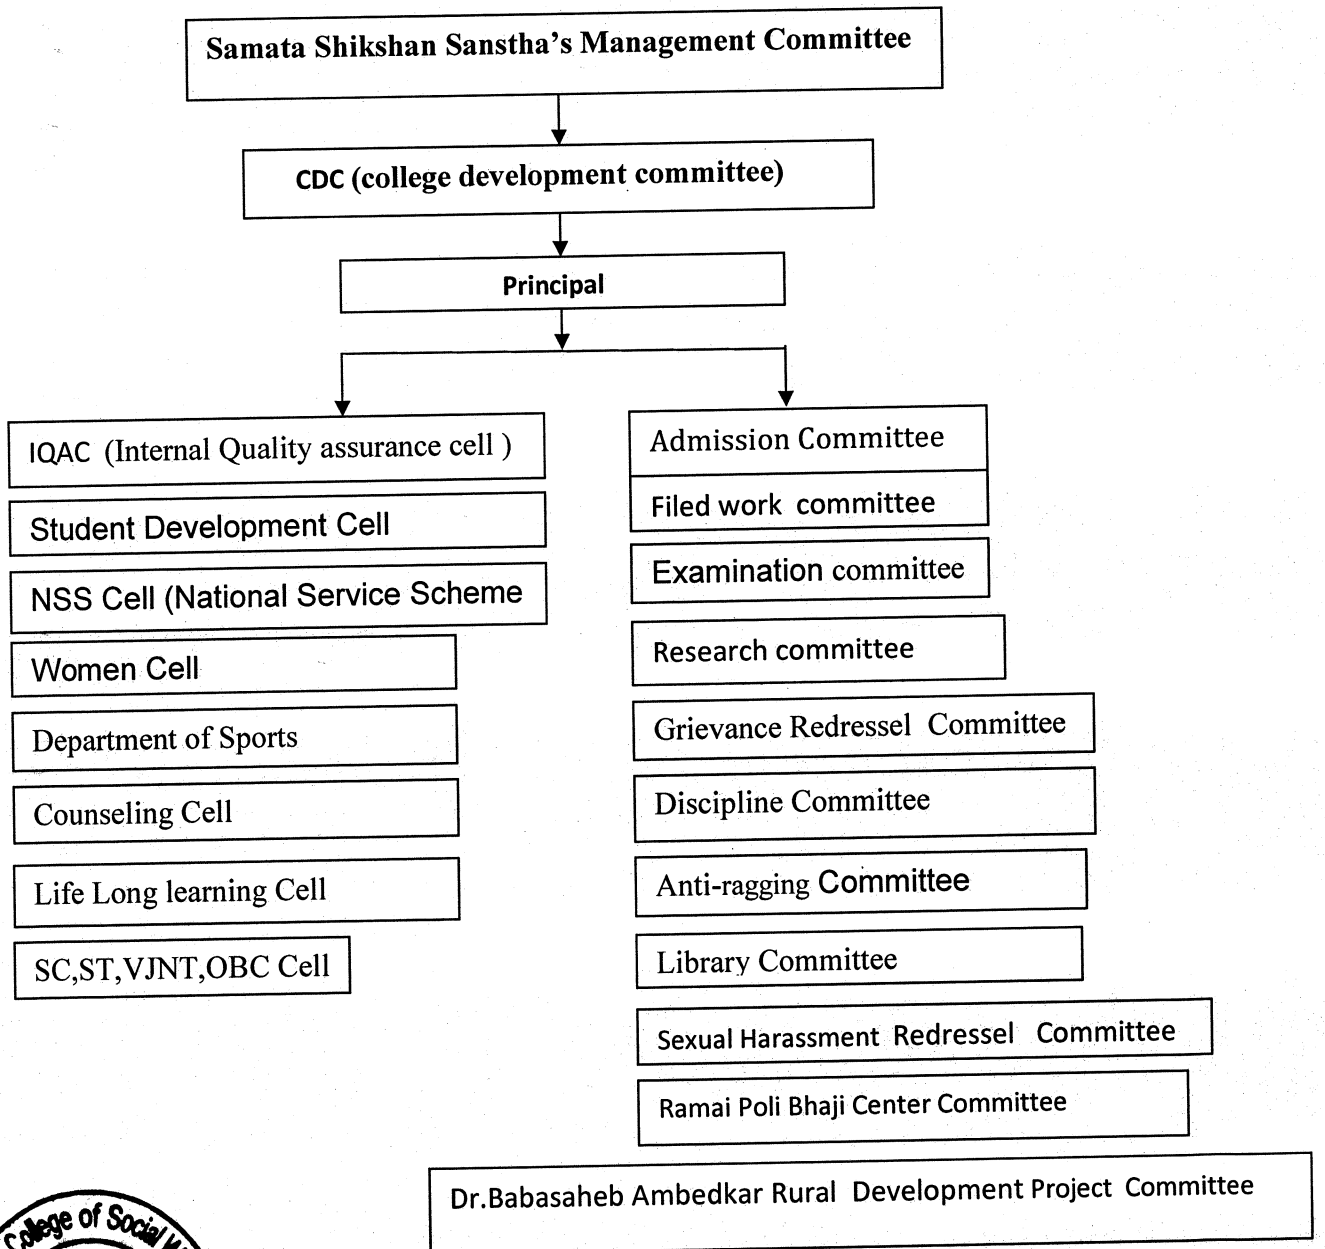

Phone : 9405887289

E-Mail:-msw_college@rediffmail.com / Web. www.drbacksw.org

ISO Certified

CHAIRMAN
Prof. Usha Wagh

SECRETARY
Prof. Vilas Wagh

PRINCIPAL
Dr. Jalindar Adsule

Outward No:

Date:

Organogram of the Institution

Jalindar Adsule
Principal

**Dr. Babasaheb Ambedkar
College Of Social Work
Morane(Nakane), Tal. & Dist. Dhule**